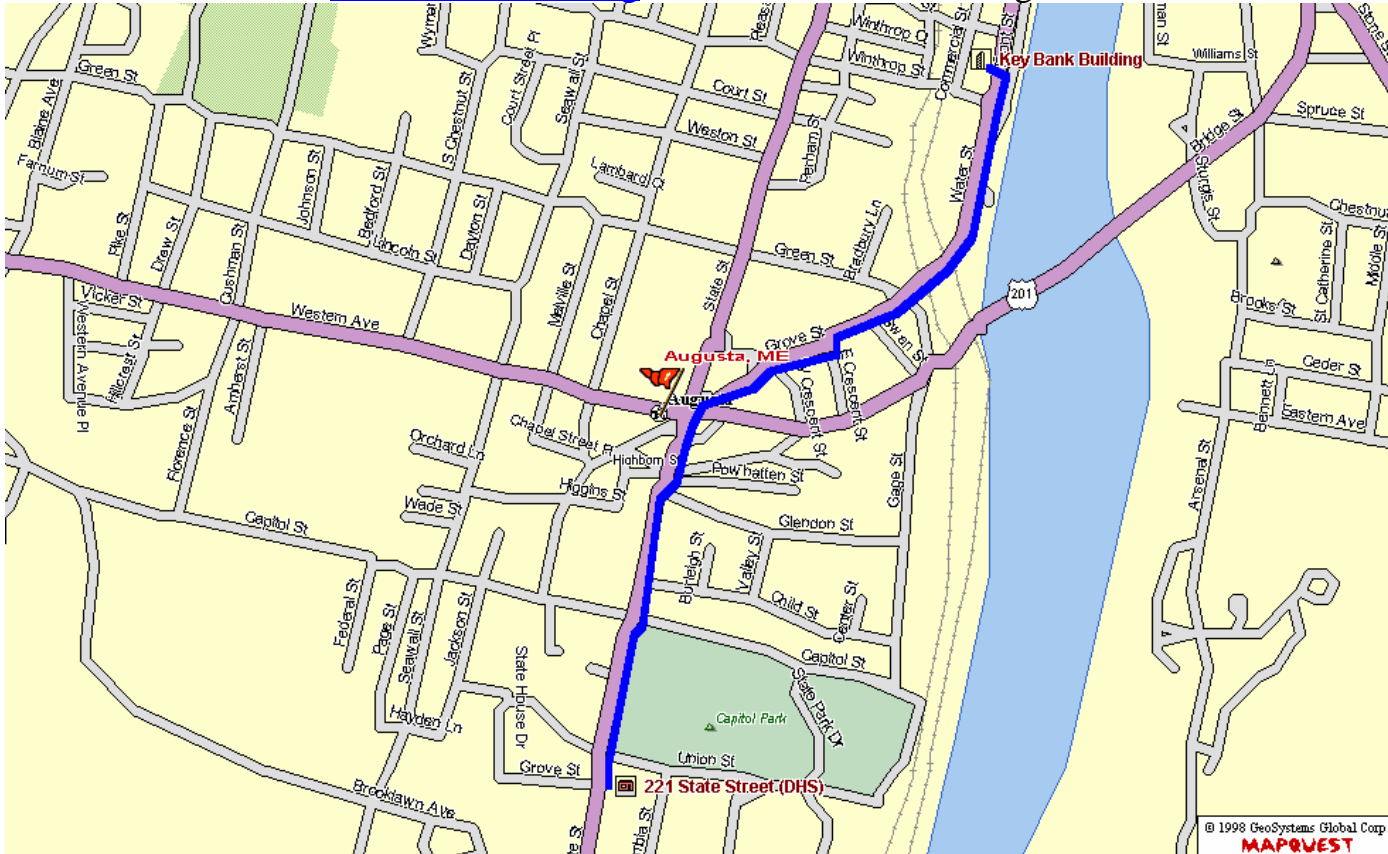

Key Bank Building to 221 State Street (DHS Building) Approximately 0.85 Miles By Roadway

Check www.move-more.org for winter indoor walking locations

"Move More"
www.move-more.org