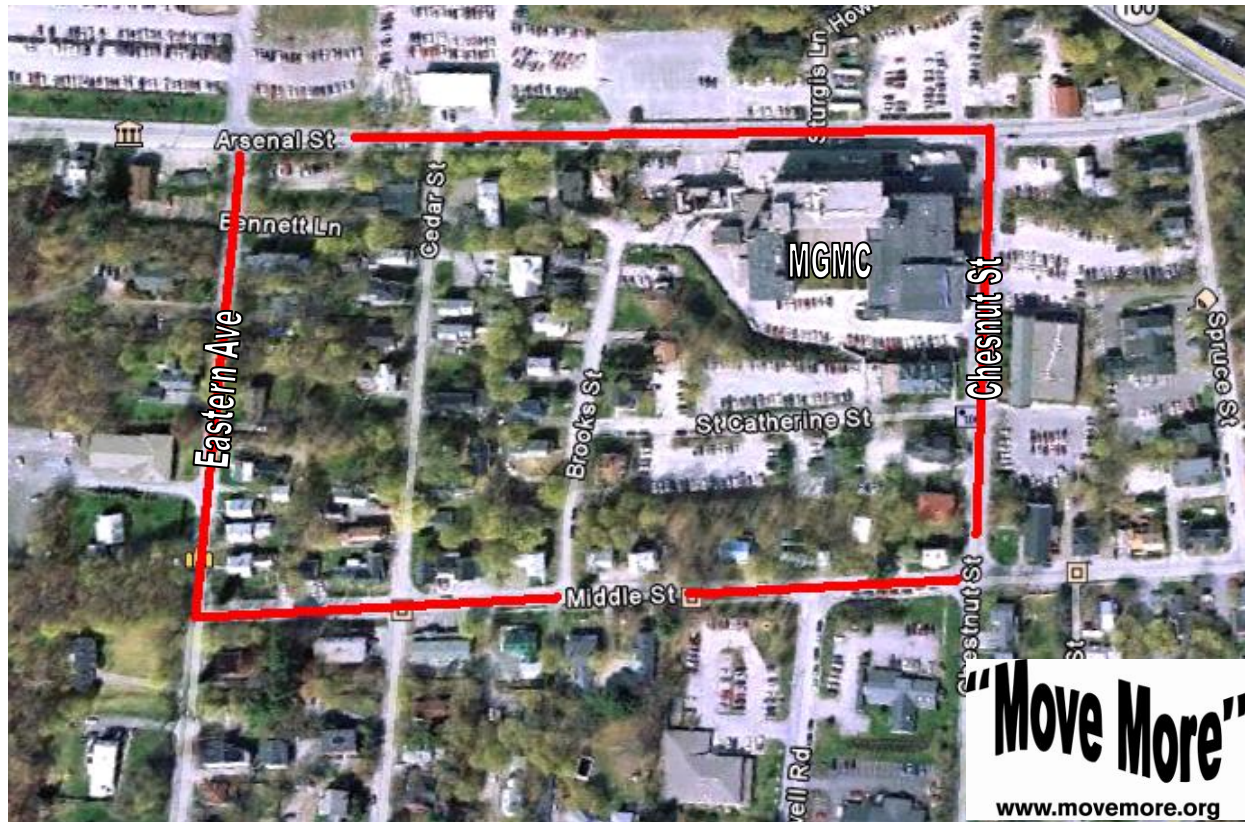

# Augusta: Eastern Ave/E. Chestnut Loop

0.6 Miles

Start at MGMC (East Chestnut St.)  
Left on Arsenal St.  
Left on Eastern Ave.  
Left on Middle St.  
Left on East Chestnut St.  
End at MGMC